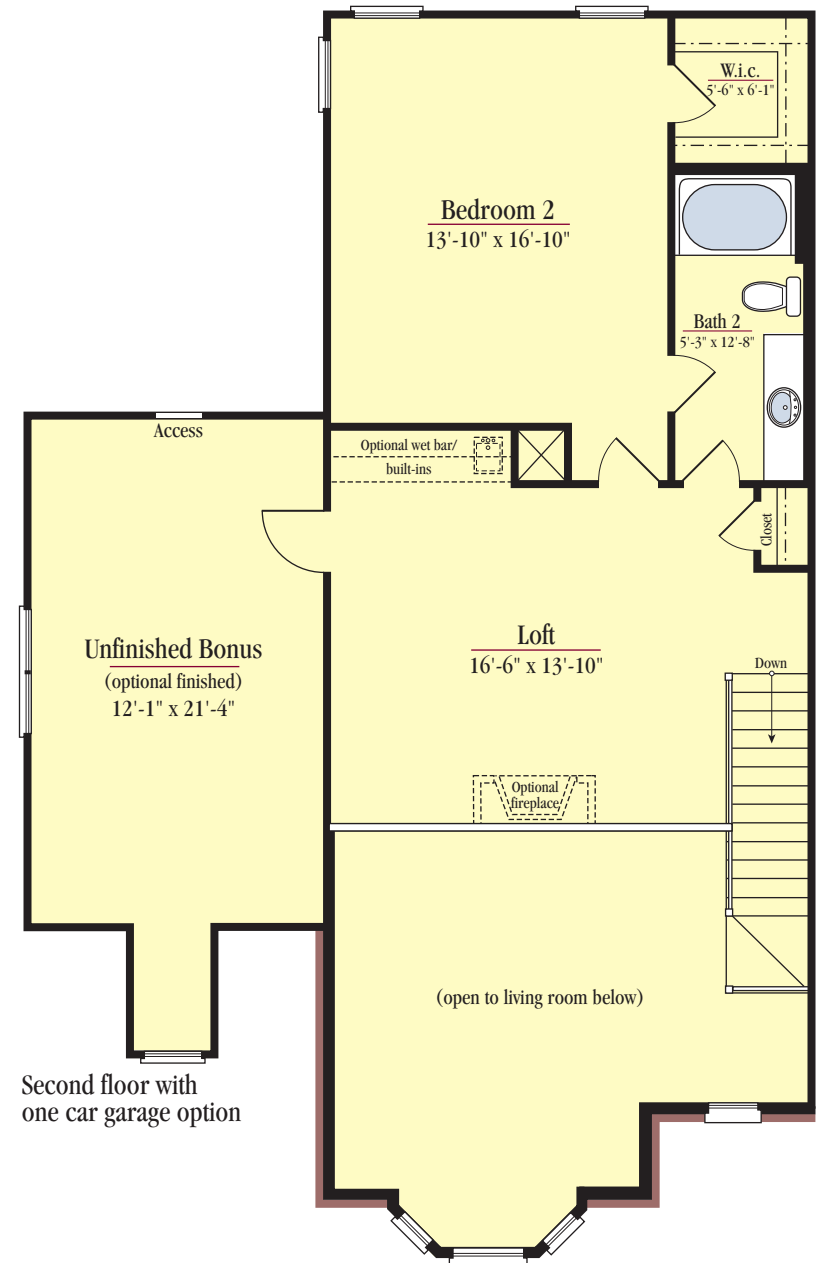

**Deluxe master bath**

**Second floor with one car garage option**

## Aspen

Approx. 2,083 heated sq ft on 1st and 2nd floors (includes bonus room); No basement option.

Elevations and floor plans are artist's renderings and as such, are for illustrative purposes only, and are not scale drawings. All room dimensions are approximate. Dimensions, features, options, elevations, windows, doors and ceilings are subject to change without notice, and may vary per plan. Options are available at an additional cost and vary per plan. This marketing material is not part of any legal contract.